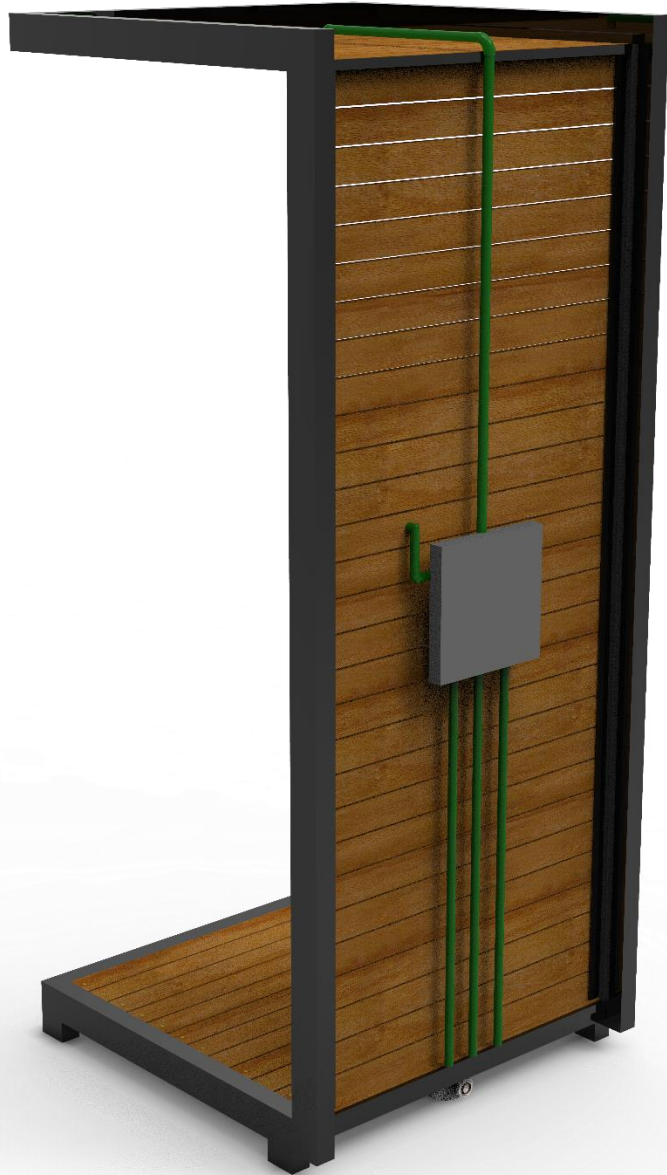

Shower Stand

M O D E L

The perfect free-standing outdoor shower from WOOD AND METAL EGYPT, features a sleek, minimalist design, made from Aluminum and wood. It includes an overhead showerhead for a refreshing rain-like experience.

Dimension: 100*100 cm H:230 cm
Aluminum sector: 5*8 cm

Materials:

- Metal: Aluminum

- Stripes:

3 Options: - WPC - Teak - Aluminum Effect Wood

- shower tray: stainless steel

- covered by Marmox Sheet

- A warranty is provided for 3 years