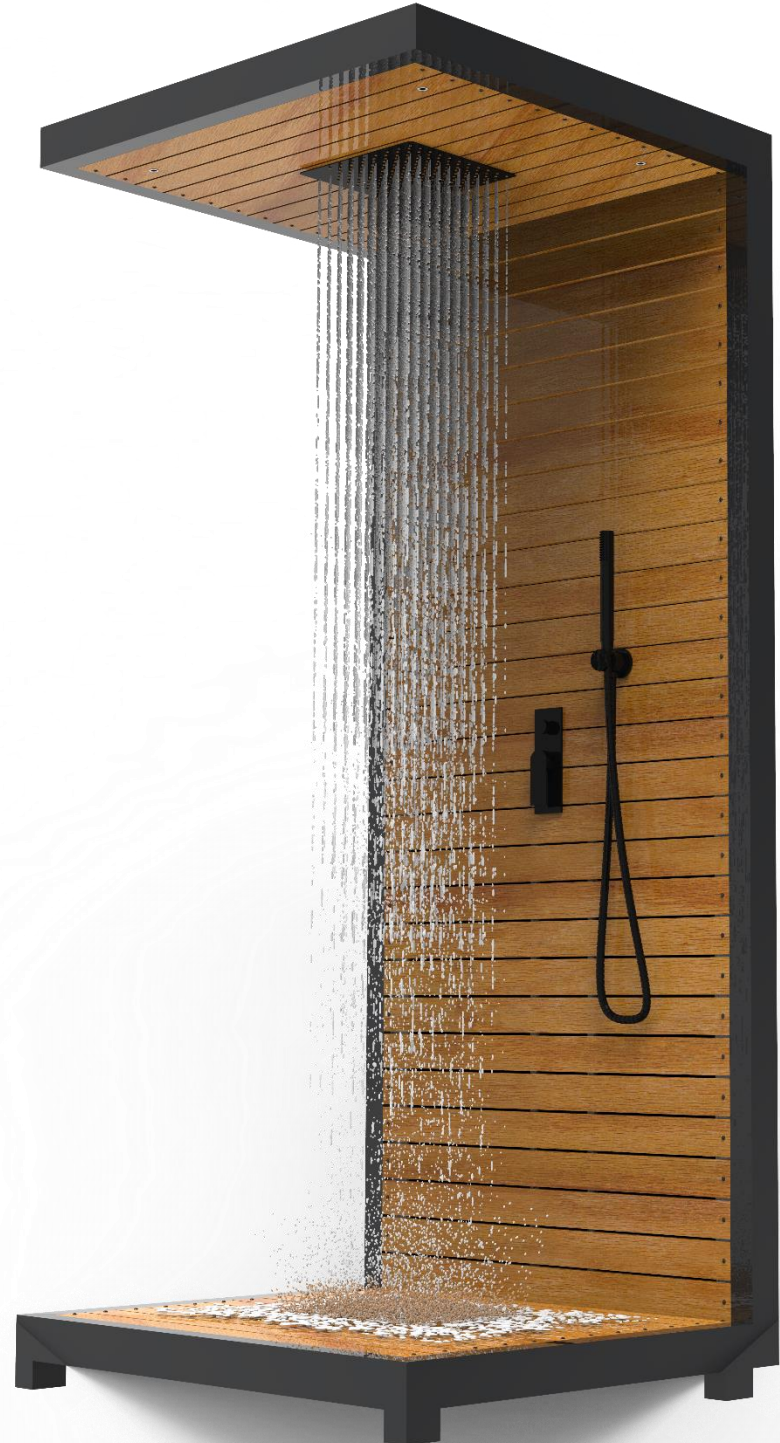

Shower Stand

M O D E L

The perfect free-standing outdoor shower from WOOD AND METAL EGYPT, features a sleek, minimalist design, made from Aluminum and wood. It includes an overhead showerhead for a refreshing rain-like experience.

Dimension: 100*100 cm H:230 cm
Aluminum sector: 5*8 cm

Materials:

- Metal: Aluminum

- Stripes:

3 Options: - WPC - Teak - Aluminum Effect Wood

- shower tray: stainless steel

- covered by Marmox Sheet

- A warranty is provided for 3 years