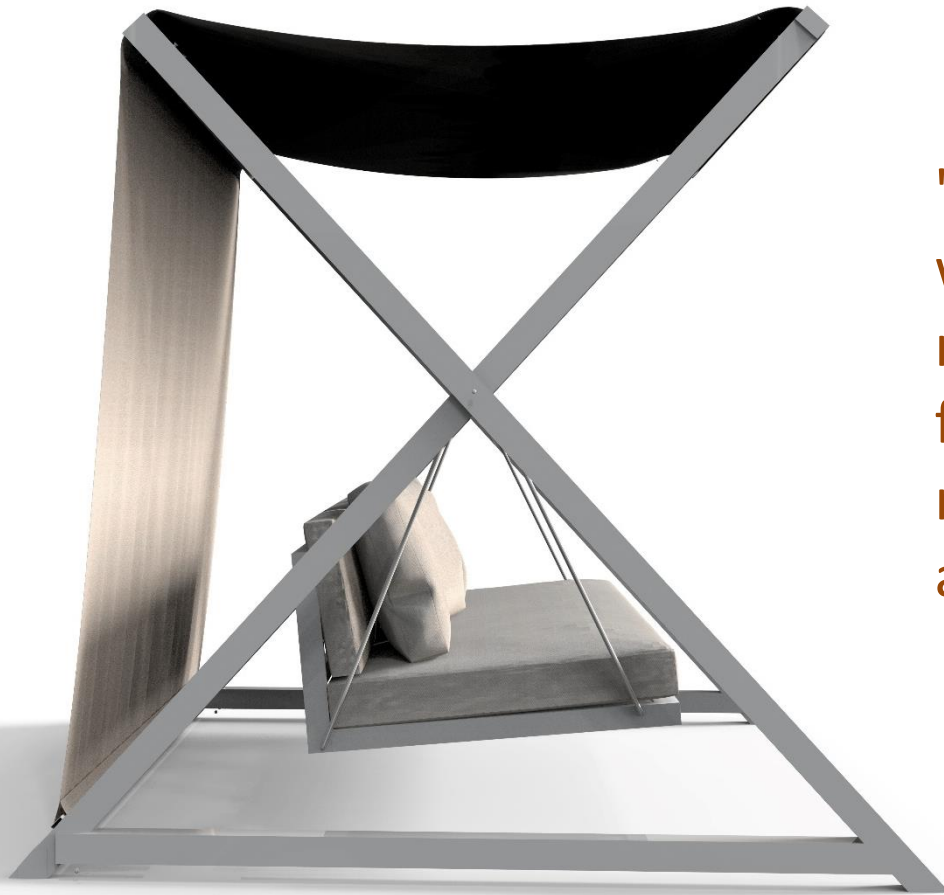

"Elevate your outdoor relaxation with our premium swing, featuring a sturdy metal base and waterproof fabric for an optimal experience in any weather."

Overall dimensions:
1st size : 250*215 cm
2nd size : 180*215 cm

"Experience unparalleled comfort with our outdoor swing, boasting a robust metal base and waterproof fabric. Elevate your outdoor moments with the best in durability and relaxation."

Size 250

Size 180