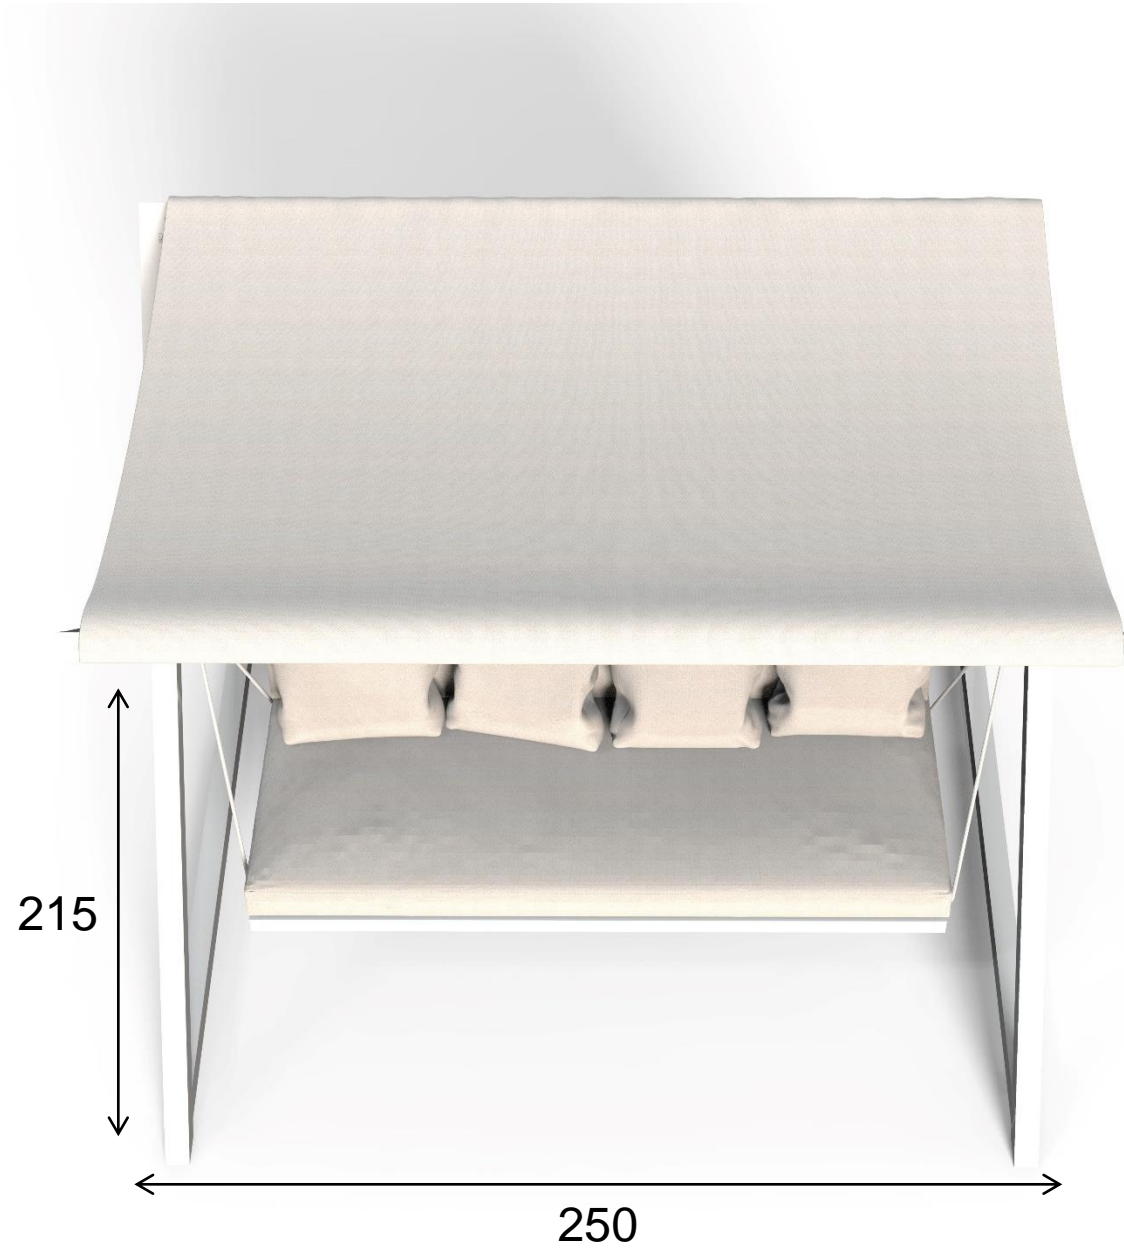

"Elevate your outdoor relaxation with our premium swing, featuring a sturdy metal base and waterproof fabric for an optimal experience in any weather."

Overall dimensions:
1st size : 250*215 cm
2nd size : 180*215 cm

"Experience unparalleled comfort with our outdoor swing, boasting a robust metal base and waterproof fabric. Elevate your outdoor moments with the best in durability and relaxation."

Size 250

Size 180