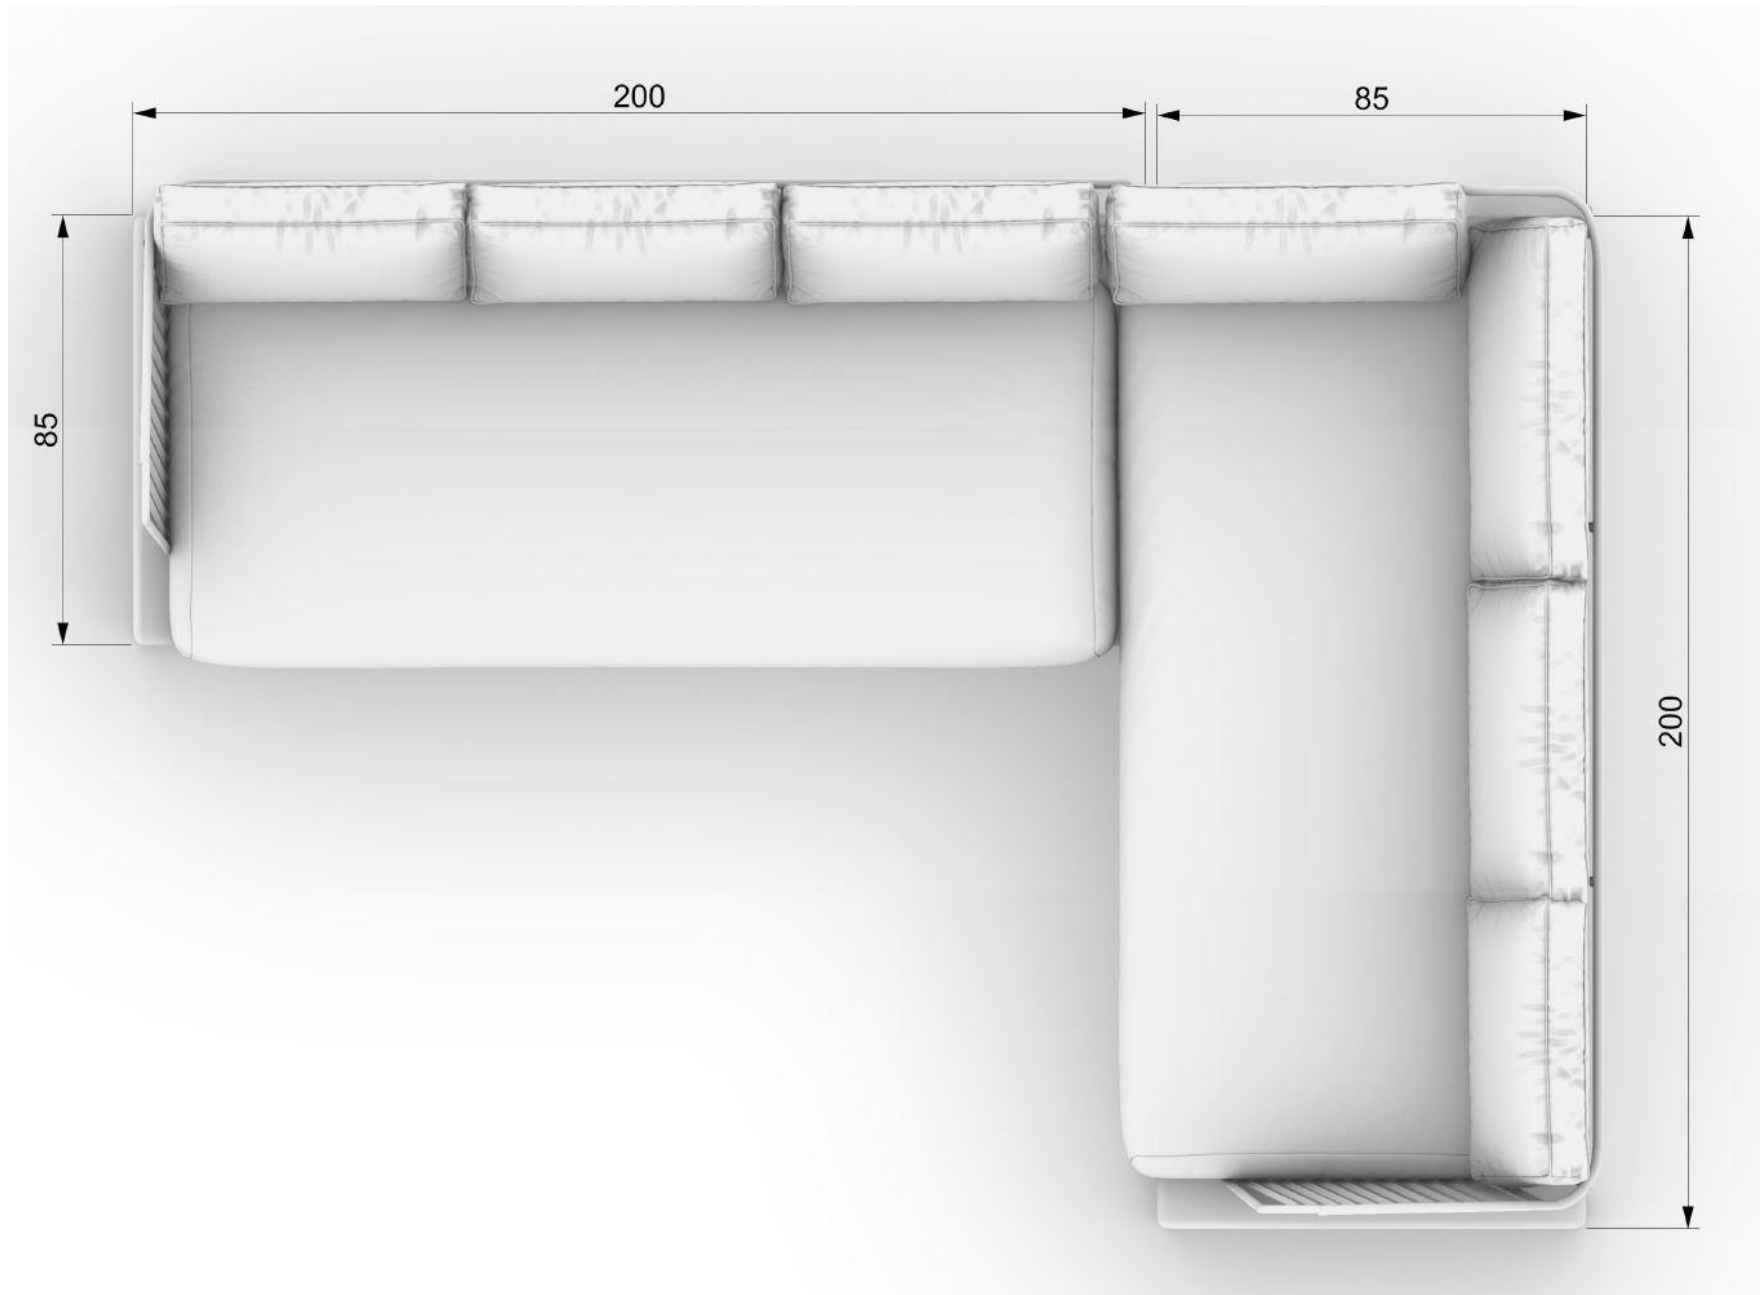

I S O L A B E L L A

M O D E L

SEPERATED SOFAS

the perfect outdoor furniture set for gathering around with friends and family.

- Chair : 80*75*74 cm
- Table: 100*100 cm
- Sofa 2 seats : 160*85*74 cm
- Sofa 3 seats : 200* 85* 74 cm
- Sofa 4 seats : 235* 85* 74 cm
- Sofa 4 seats : 160* 85* 74 cm X 2 Units

ROPES SIDES

"Enhance your experience with dynamic furniture design featuring curved metal legs for a sleek and modern look."

Size 160

Size 160 (2 Units)

Size 200

Size 235 4 seats

L Shape

Armchair and Buff