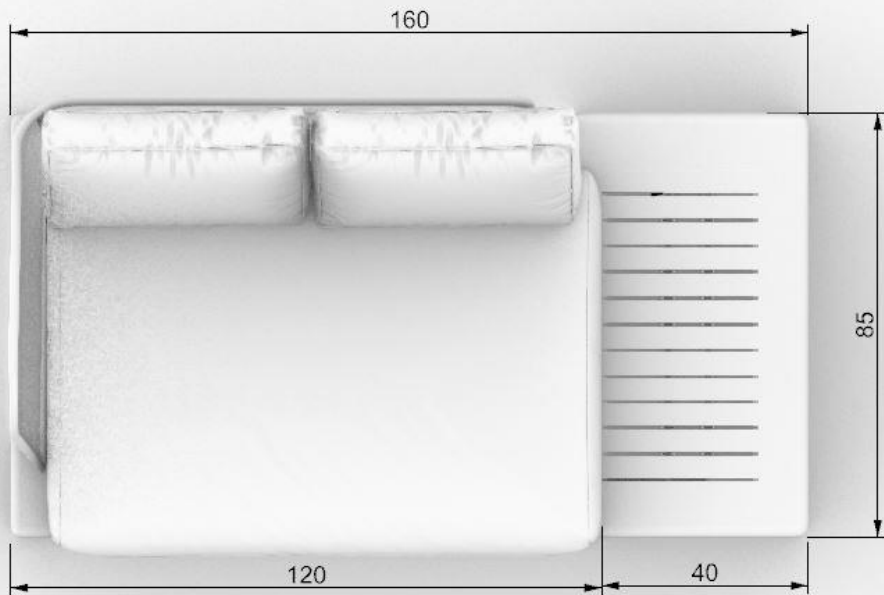

I S O L A B E L L A

M O D E L

SEPERATED SOFAS

the perfect outdoor furniture set for gathering around with friends and family.

- Chair : 80*75*74 cm
- Table: 100*100 cm
- Sofa 2 seats : 160*85*74 cm
- Sofa 3 seats : 200* 85* 74 cm
- Sofa 4 seats : 235* 85* 74 cm
- Sofa 4 seats : 160* 85* 74 cm X 2 Units

ROPES SIDES

"Enhance your experience with dynamic furniture design featuring curved metal legs for a sleek and modern look."

Size 160

Size 160 (2 Units)

Size 200

Size 235 4 seats

L Shape

Armchair and Buff