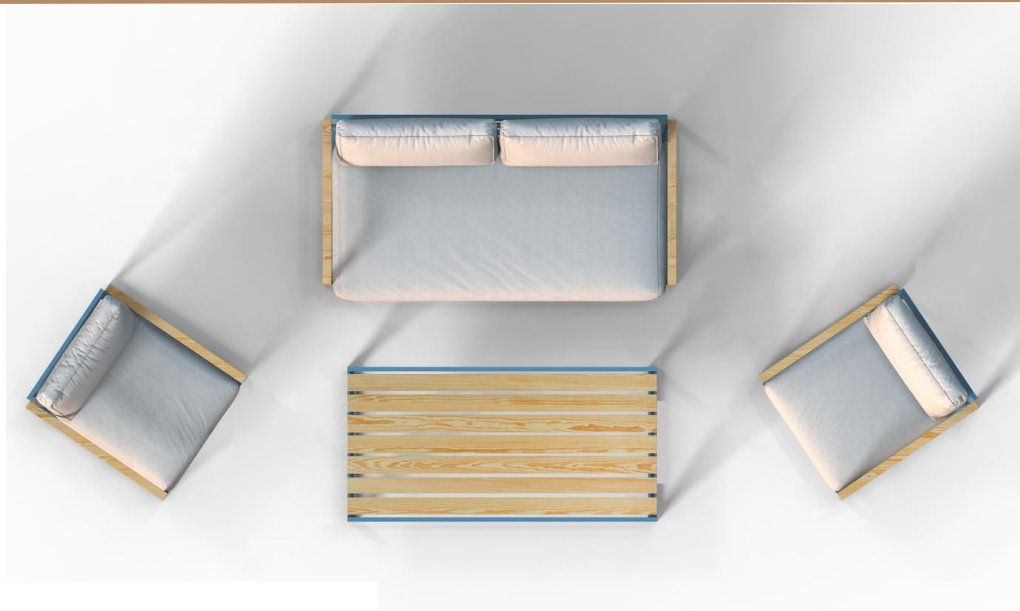

# SANTORINI MODEL

the perfect outdoor furniture set for gathering around with friends and family.

Iron Metal Electrostatic  
Wood pitchpine  
Fabric Waterproof

"Infuse simplicity into your outdoor space with the elegance of simple straight metal lines, creating a versatile and contemporary look that effortlessly adapts to any atmosphere."

# Set Dimensions