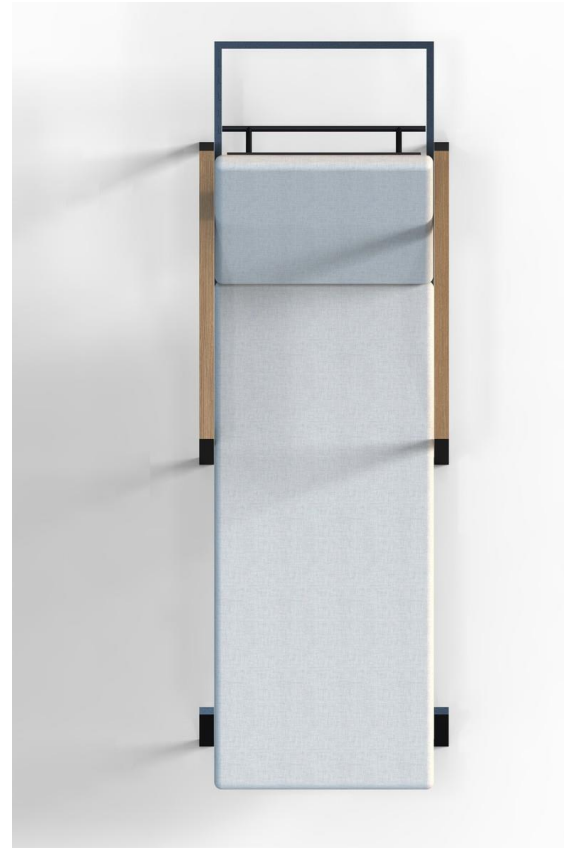

SANTORINI SHEZLONG

MODEL

Overall dimensions: 68*200 cm

The perfect outdoor Shezlong . It is made of weather-resistant materials such as metal and wood which is rust-proof also fabric waterproof

"Relax in style with the Santorini family's modern pool Shezlong. Featuring a sleek and simple metal design, it effortlessly matches any space, offering the perfect poolside retreat."

Shezlong Dimensions