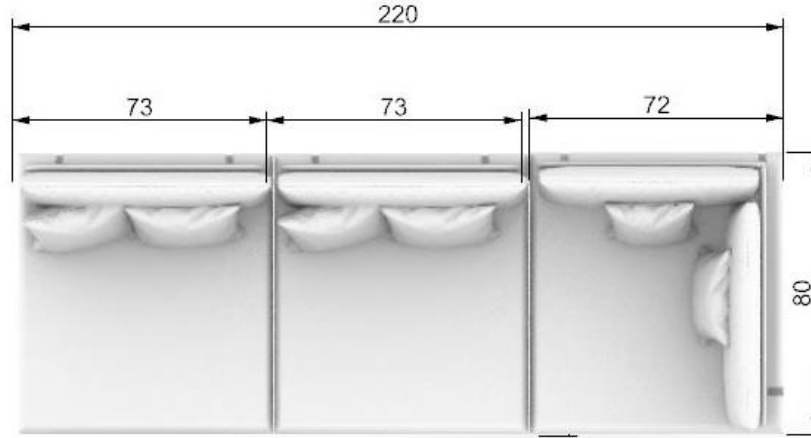

120*80 cm

180*80 cm

220*80 cm

Center Table: 80*80 cm

Round Chair: 80 cm

"Experience versatility and comfort with our modern outdoor set, designed to adapt to any space. This flexible arrangement allows you to customize the setup for the coziest outdoor experience, ensuring a perfect fit for your surroundings."

Set dimensions

Set dimensions

Set dimensions

Set dimensions

Set dimensions

Set dimensions