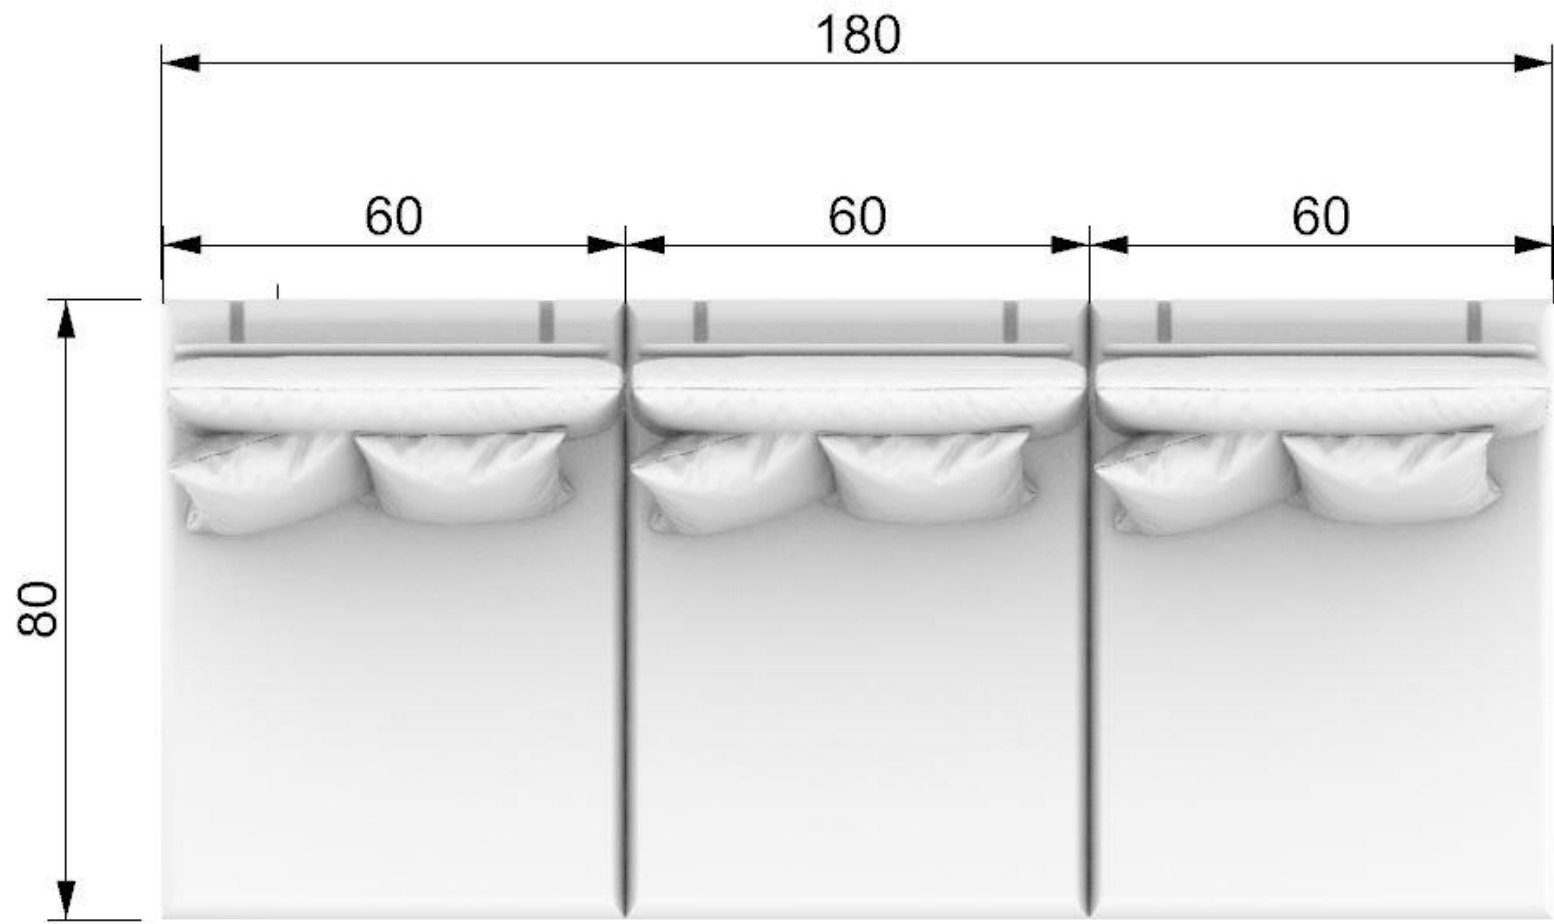

120*80 cm

180*80 cm

220*80 cm

Center Table: 80*80 cm

Round Chair: 80 cm

"Experience versatility and comfort with our modern outdoor set, designed to adapt to any space. This flexible arrangement allows you to customize the setup for the coziest outdoor experience, ensuring a perfect fit for your surroundings."

Set dimensions

Set dimensions

Set dimensions

Set dimensions

Set dimensions

Set dimensions