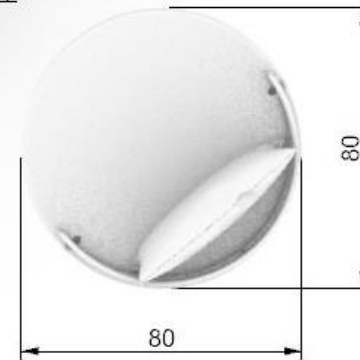

120*80 cm

180*80 cm

220*80 cm

Center Table: 80*80 cm

Round Chair: 80 cm

"Experience versatility and comfort with our modern outdoor set, designed to adapt to any space. This flexible arrangement allows you to customize the setup for the coziest outdoor experience, ensuring a perfect fit for your surroundings."

Set dimensions

Set dimensions

Set dimensions

Set dimensions

Set dimensions

Set dimensions