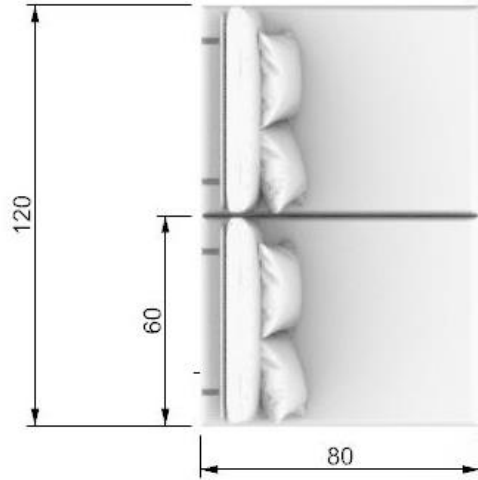

120*80 cm

180*80 cm

220*80 cm

Center Table: 80*80 cm

Round Chair: 80 cm

"Experience versatility and comfort with our modern outdoor set, designed to adapt to any space. This flexible arrangement allows you to customize the setup for the coziest outdoor experience, ensuring a perfect fit for your surroundings."

Set dimensions

Set dimensions

Set dimensions

Set dimensions

Set dimensions

Set dimensions