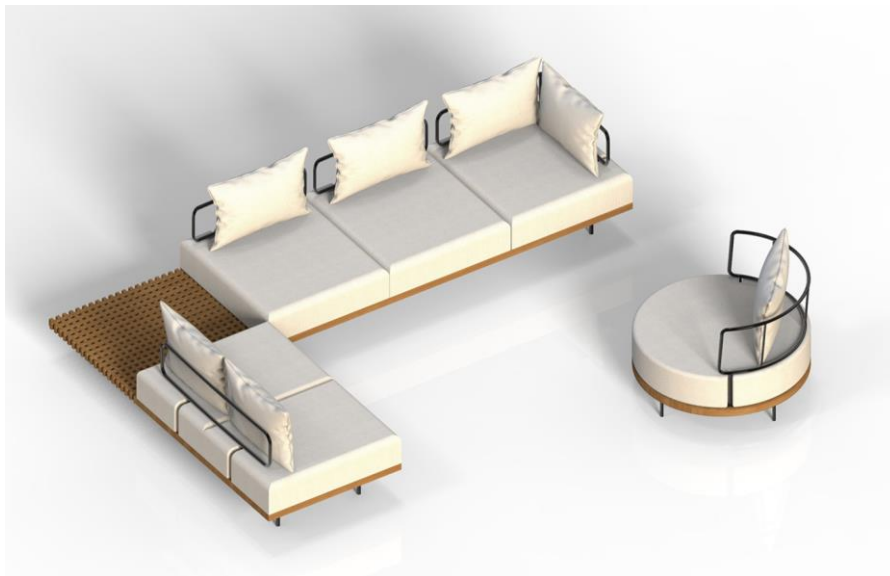

SAINT LUCIA

M O D E L

"Discover the epitome of modern outdoor comfort with our versatile outdoor set. Its adaptable design ensures the best cozy experience, making it a perfect fit for any space."

Overall dimensions:

120*80 cm

180*80 cm

220*80 cm

Center Table: 80*80 cm

Round Chair: 80 cm

"Experience versatility and comfort with our modern outdoor set, designed to adapt to any space. This flexible arrangement allows you to customize the setup for the coziest outdoor experience, ensuring a perfect fit for your surroundings."