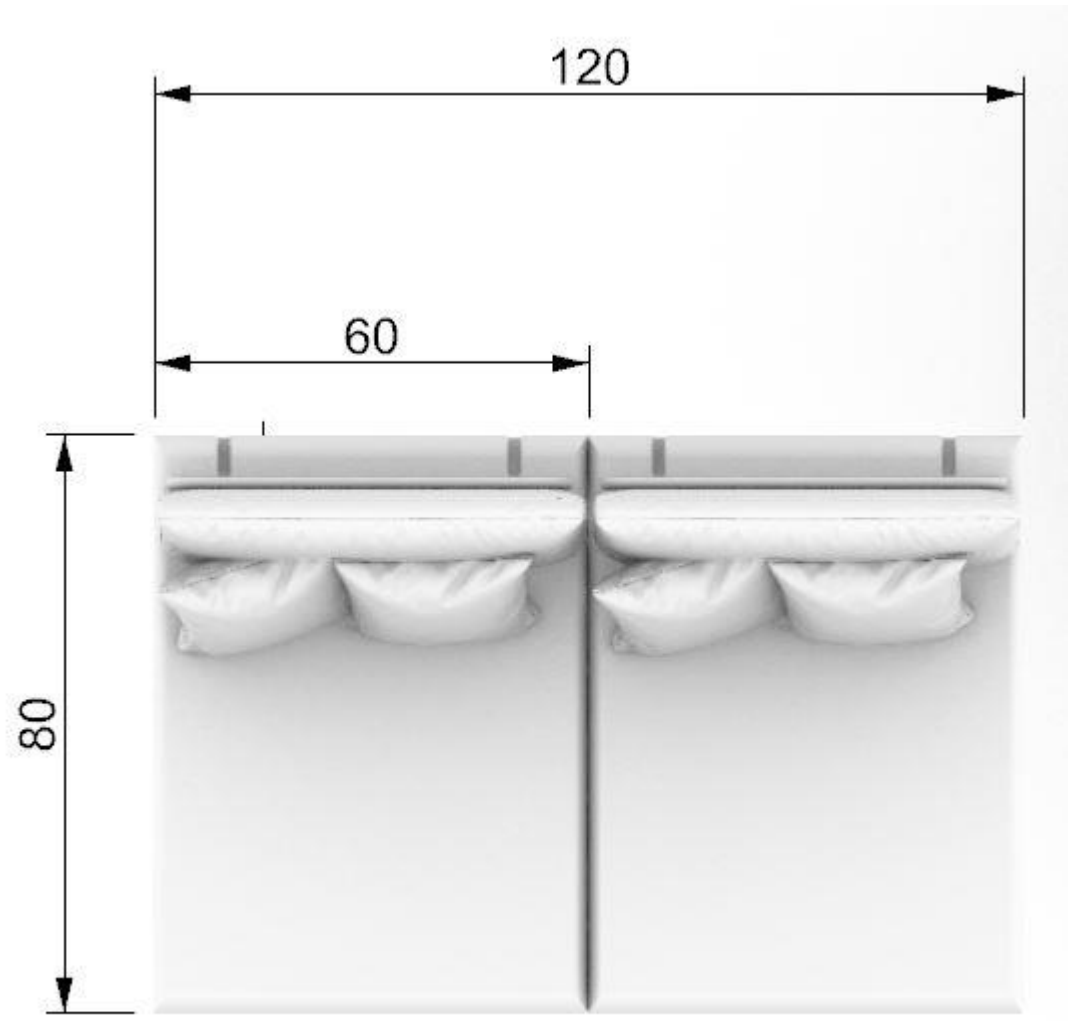

120*80 cm

180*80 cm

220*80 cm

Center Table: 80*80 cm

Round Chair: 80 cm

"Experience versatility and comfort with our modern outdoor set, designed to adapt to any space. This flexible arrangement allows you to customize the setup for the coziest outdoor experience, ensuring a perfect fit for your surroundings."

Set dimensions

Set dimensions

Set dimensions

Set dimensions

Set dimensions

Set dimensions