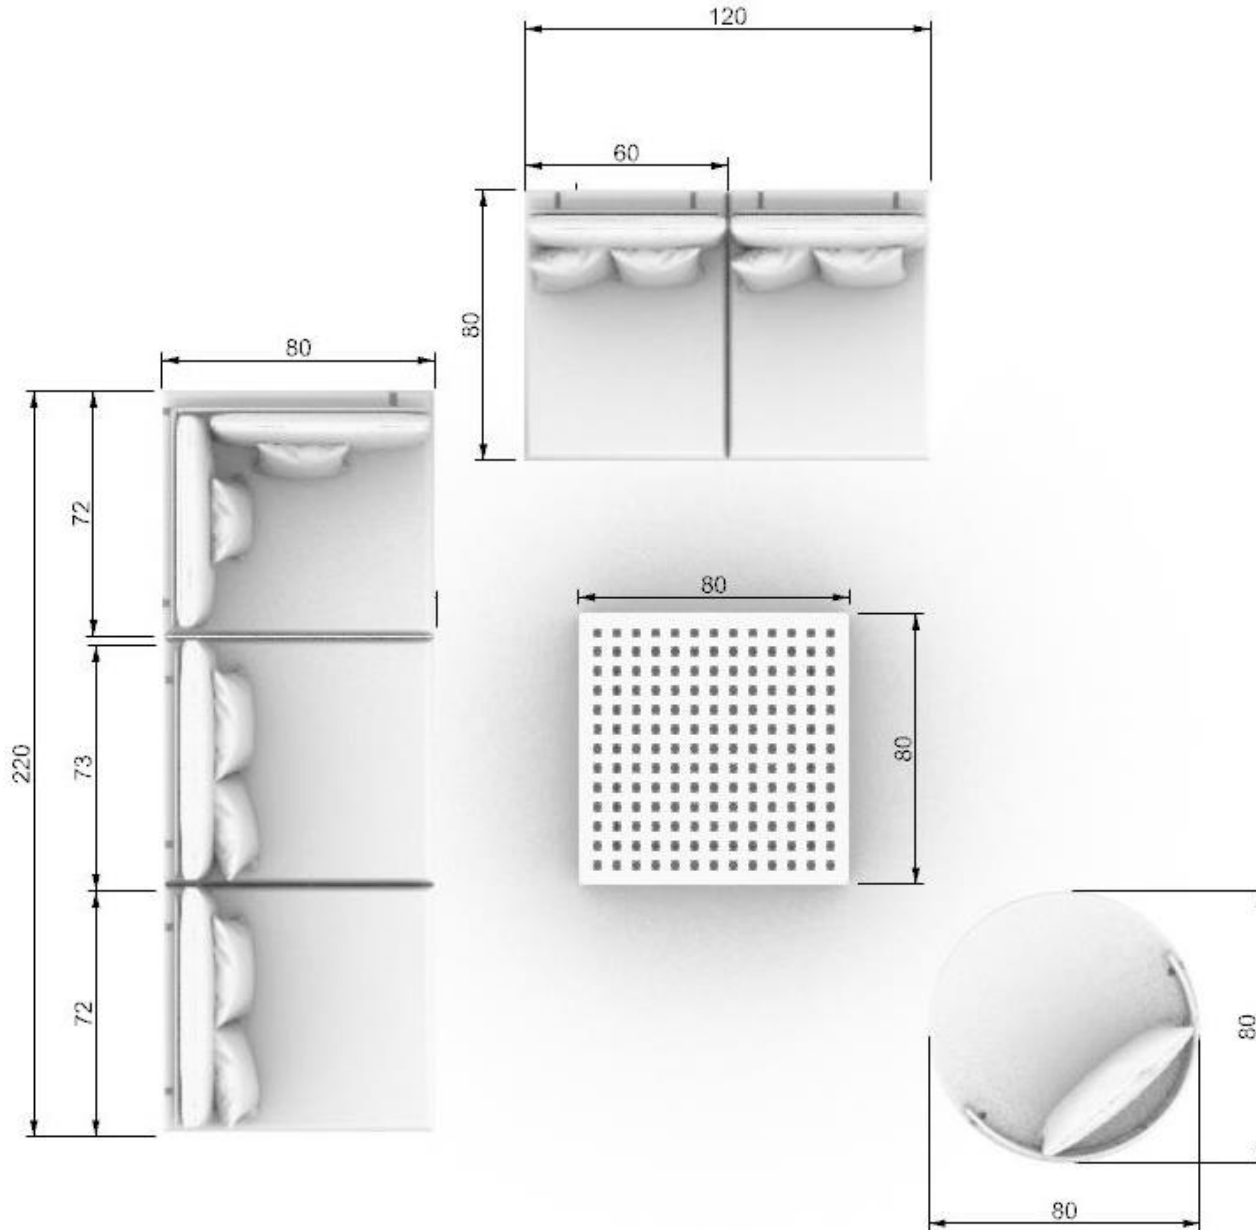

SAINT LUCIA

M O D E L

"Discover the epitome of modern outdoor comfort with our versatile outdoor set. Its adaptable design ensures the best cozy experience, making it a perfect fit for any space."

Overall dimensions:

120*80 cm

180*80 cm

220*80 cm

Center Table: 80*80 cm

Round Chair: 80 cm

"Experience versatility and comfort with our modern outdoor set, designed to adapt to any space. This flexible arrangement allows you to customize the setup for the coziest outdoor experience, ensuring a perfect fit for your surroundings."

Set dimensions

Set dimensions

Set dimensions

Set dimensions

Set dimensions

Set dimensions