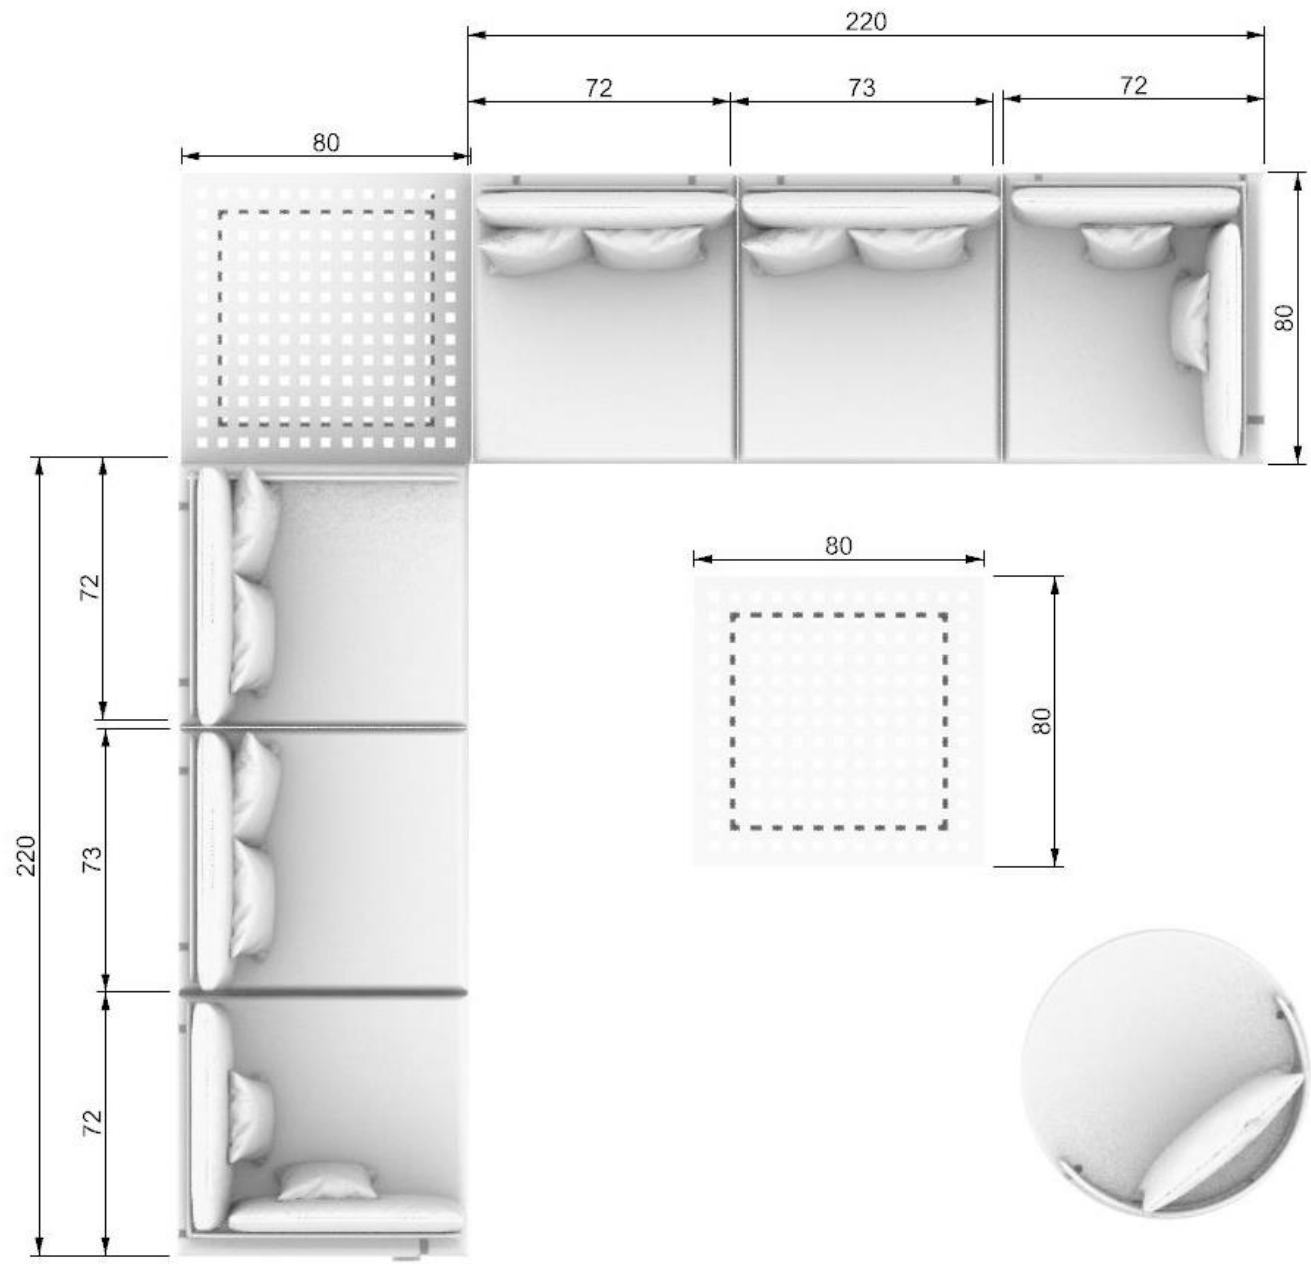

SAINT LUCIA

M O D E L

"Discover the epitome of modern outdoor comfort with our versatile outdoor set. Its adaptable design ensures the best cozy experience, making it a perfect fit for any space."

Overall dimensions:

120*80 cm

180*80 cm

220*80 cm

Center Table: 80*80 cm

Round Chair: 80 cm

"Experience versatility and comfort with our modern outdoor set, designed to adapt to any space. This flexible arrangement allows you to customize the setup for the coziest outdoor experience, ensuring a perfect fit for your surroundings."

Set dimensions

Set dimensions

Set dimensions

Set dimensions

Set dimensions

Set dimensions