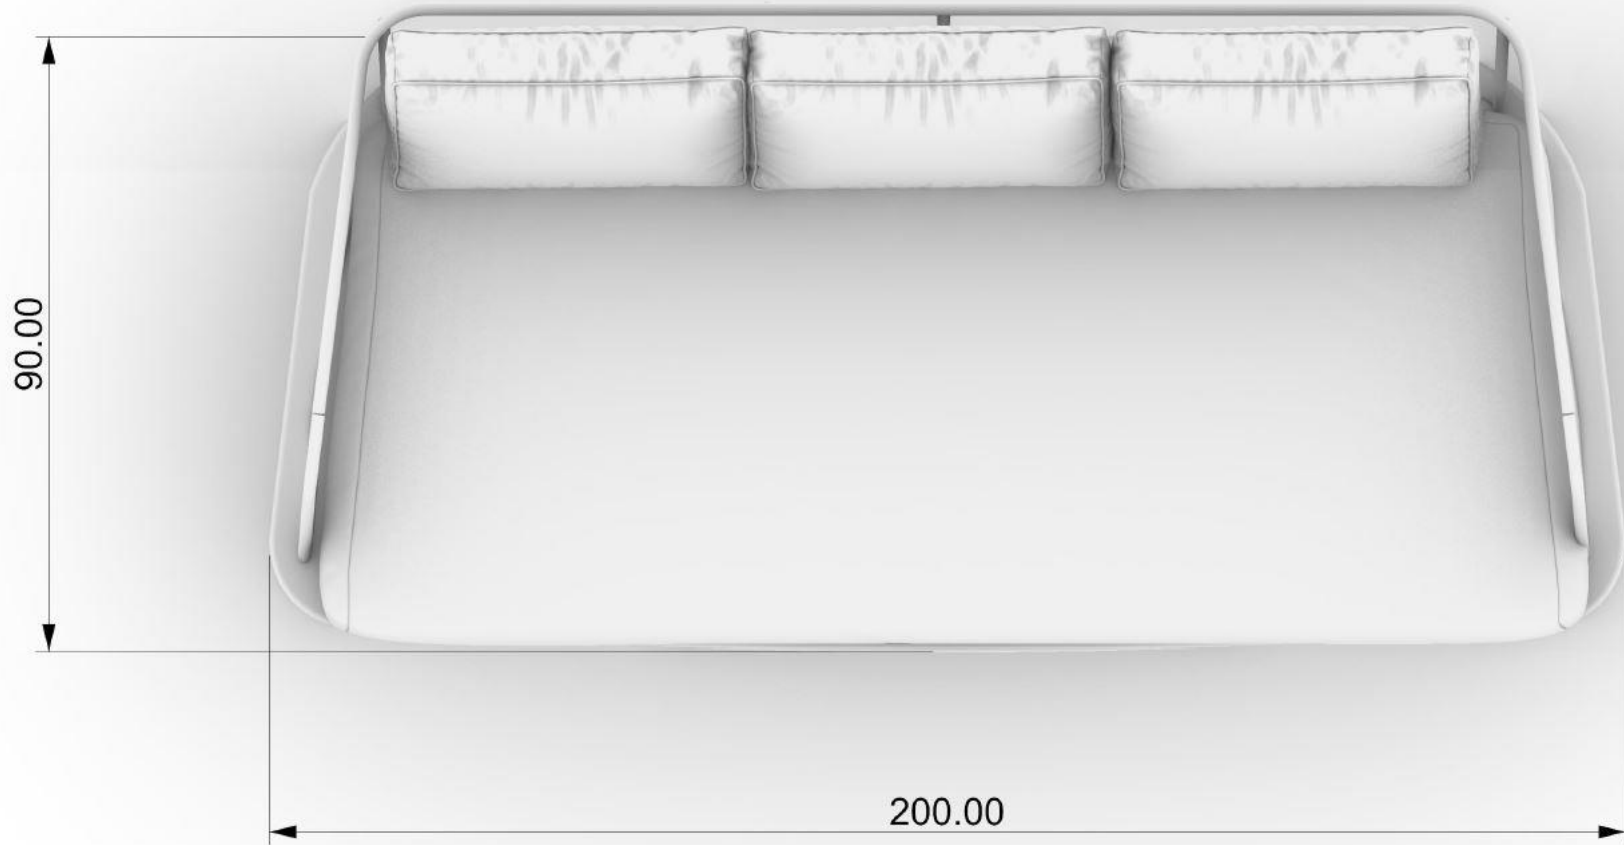

# SEASHELL MODEL

SEPERATED CHAIRS  
AND SOFAS

ROPES SIDES

the perfect outdoor furniture  
set for gathering around with  
friends and family.

Armchair Size: 82\*76\*70 cm  
Center table Size: 100\*100 cm  
Sofa 2 seats Size: 160\*90\*74 cm  
Sofa 3 seats Size: 200\*90\*74 cm  
Sofa 3 seats Size: 236\*90\*74 cm

# Size 160

# Size 200

Size 235