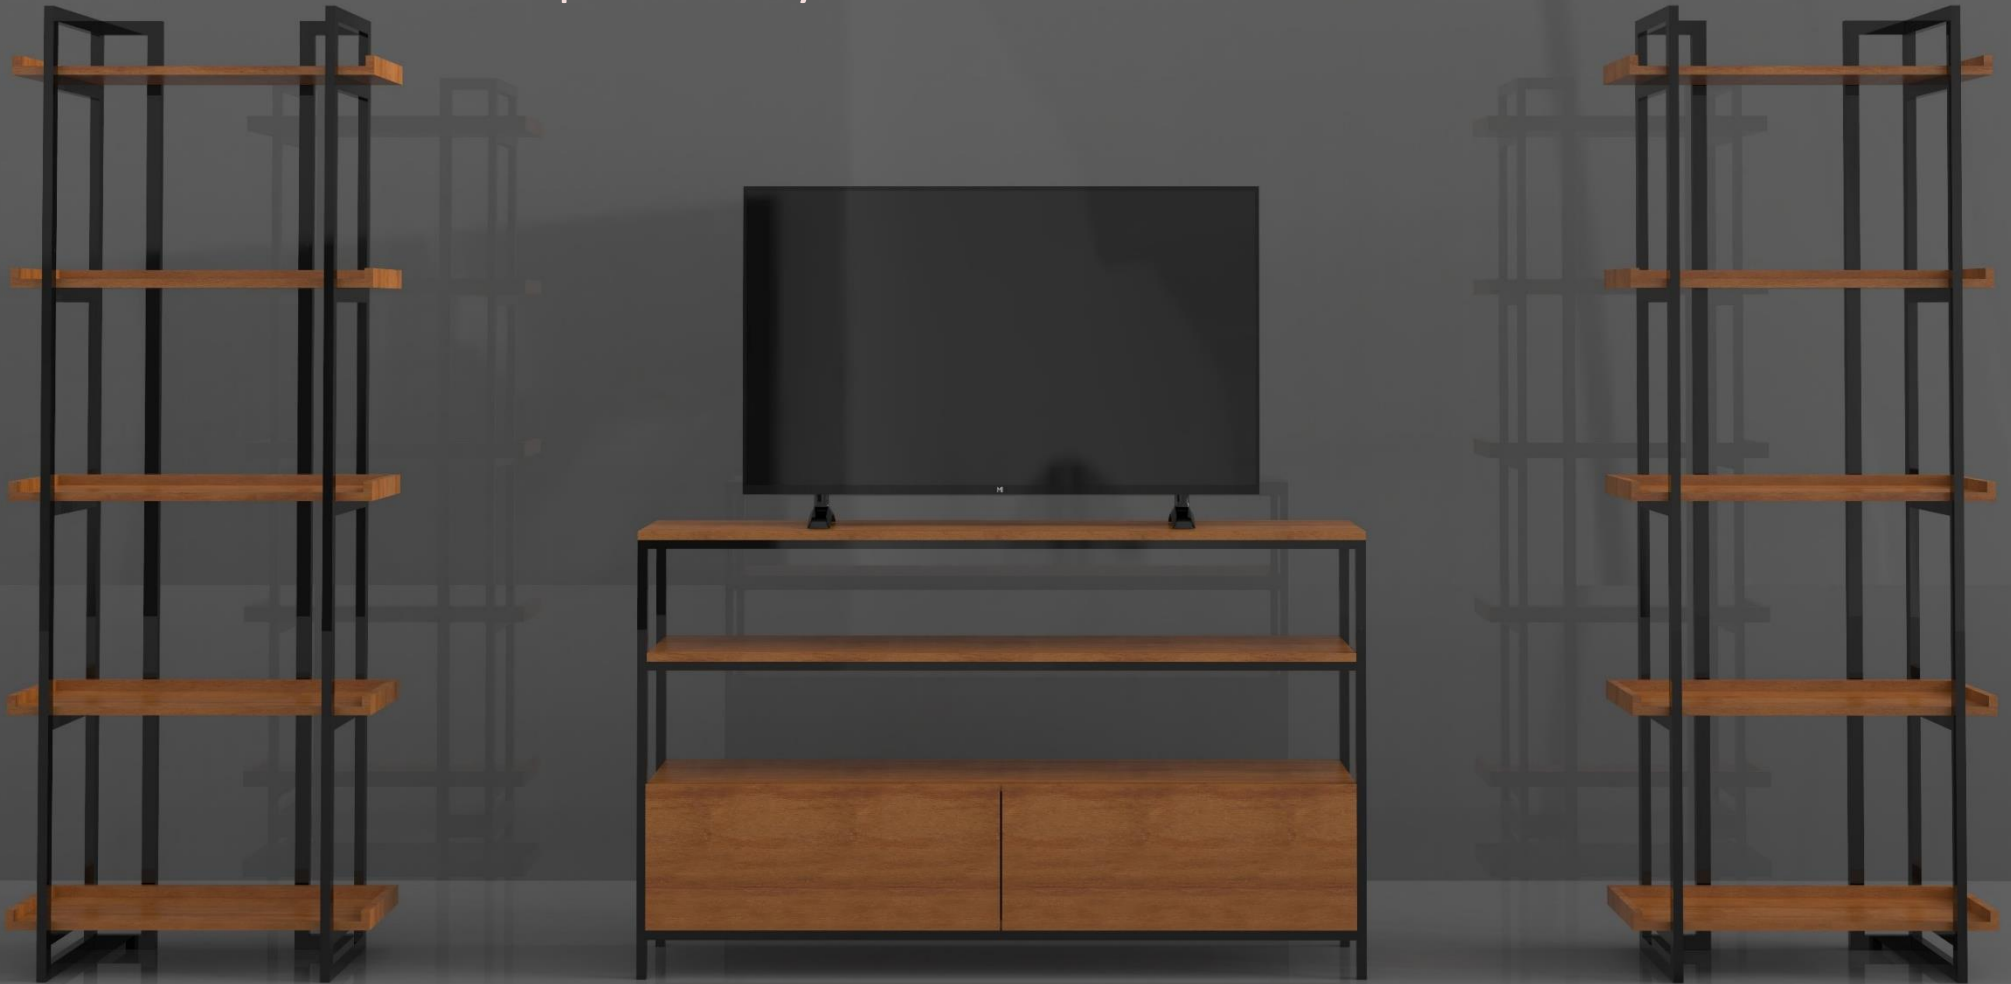

## M O D E L

**Dimensions:**

75\*35cm H: 200 cm

150\*35cm H: 92 cm

The perfect Bookcase for a celebration of organization and creativity, elevating the room with their thoughtful arrangement. This contemporary utilizes a mixed solid wood and iron for a chic look with balanced proportions. A Bookcase from WOOD AND METAL EGYPT is the perfect Indoor furniture for a great time.

"These shelves are a testament to order and elegance, seamlessly blending practicality with aesthetic charm."