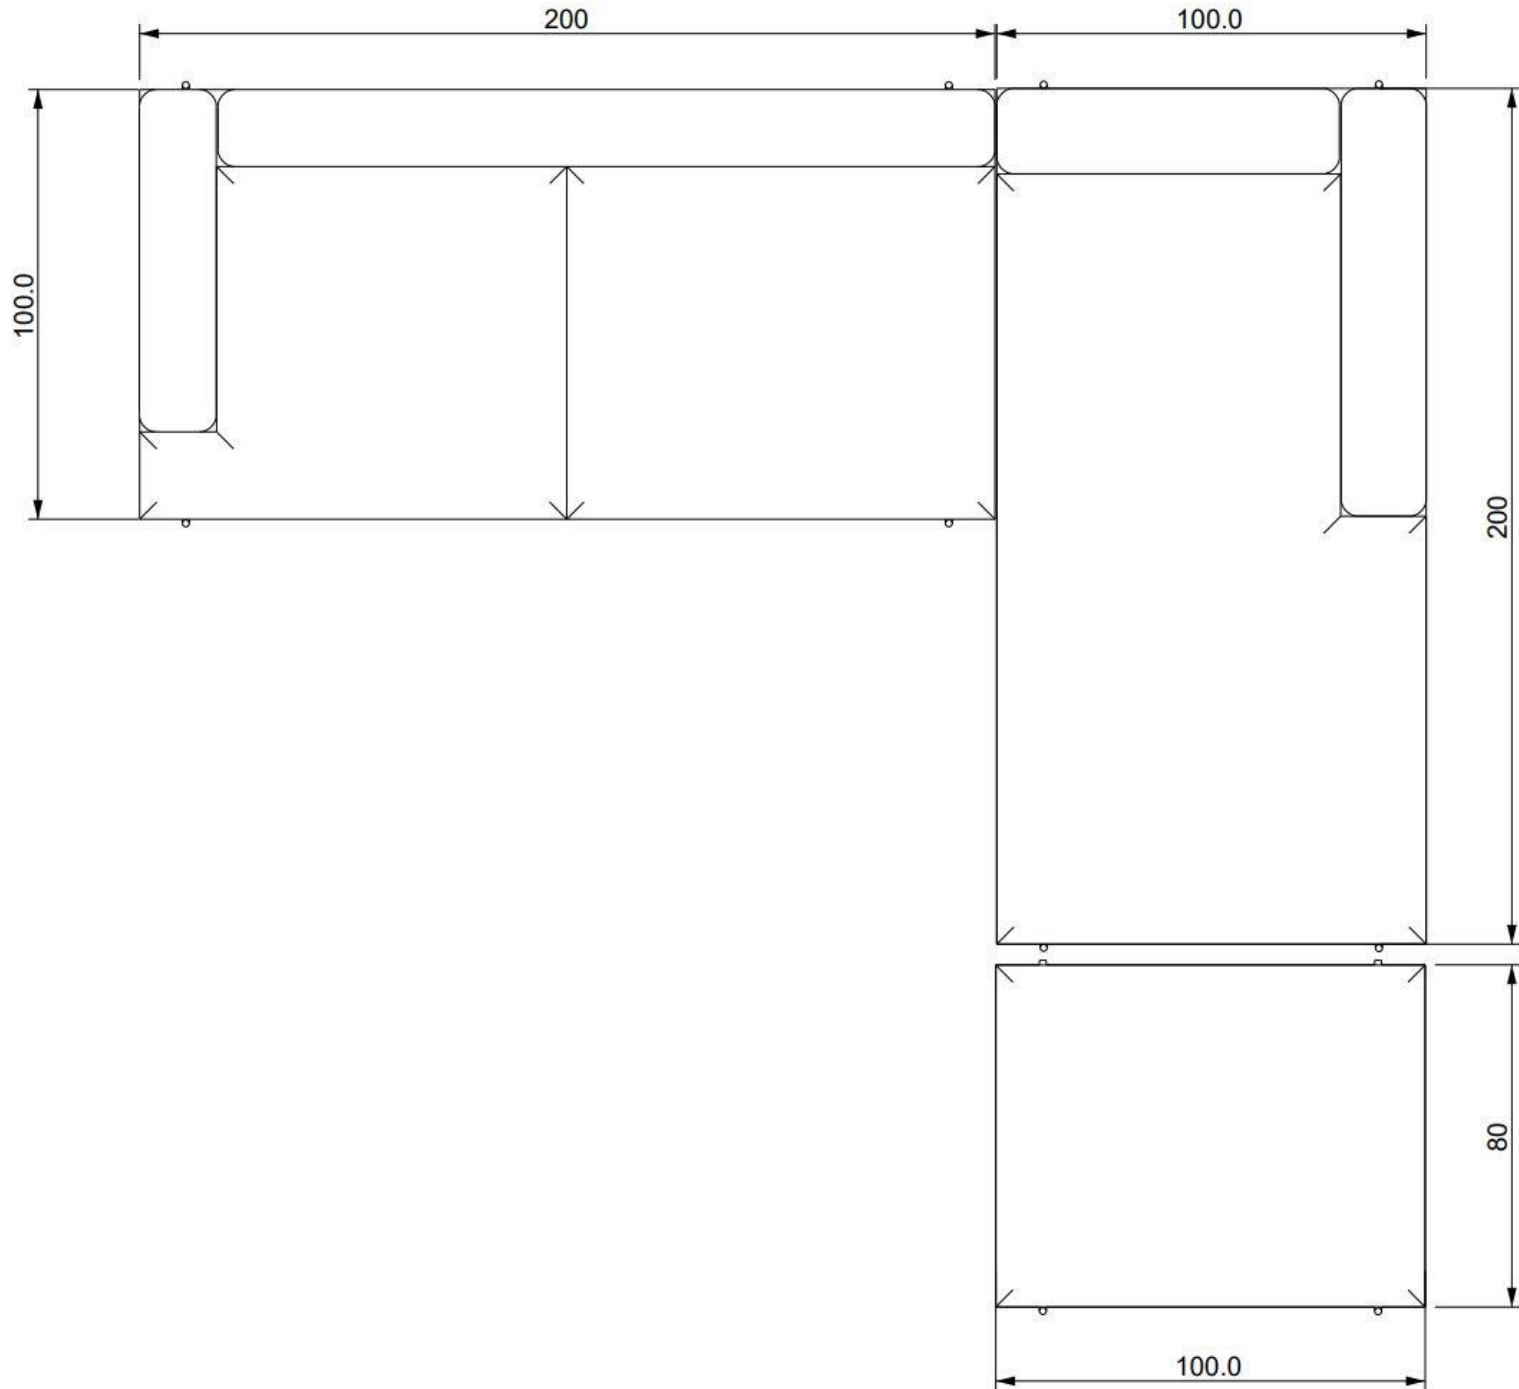

L O R A

M O D E L

This sofa is distinguished by its streamlined shape, soft corners, and harmony between wood and metal structure, to show us a composition that adds a contemporary touch.

CHAZLONG:100×200

CHAZLONG:100×170

BUFF:80×100

SOFA:170×100

SOFA:200×100

"Versatile modern outdoor furniture set designed to adapt to any space with customizable configurations."

"Featuring leather strips on the back to add a finishing touch to the style."

L SHAPE

U SHAPE