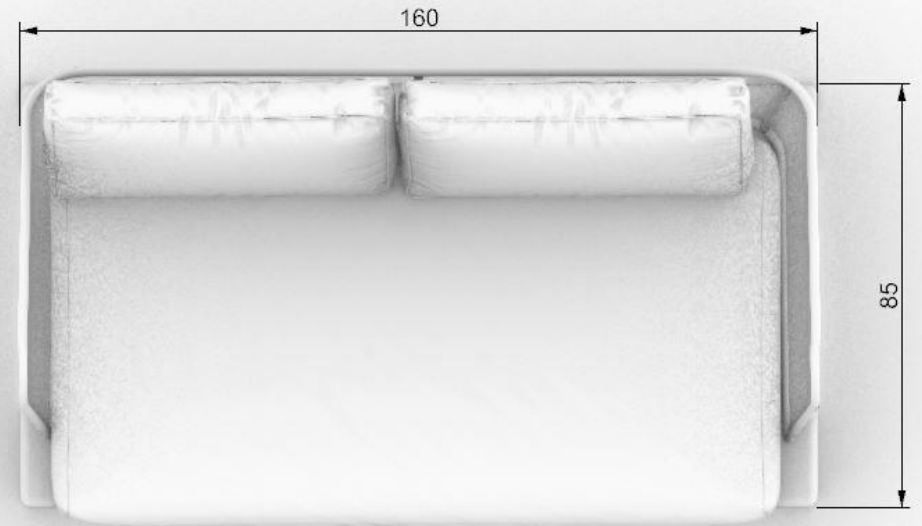

## SEPERATED SOFAS

the perfect outdoor furniture set for gathering around with friends and family.

Chair : 80\*75\*74 cm  
 Table: 100\*100 cm  
 Sofa 2 seats : 160\*85\*74 cm  
 Sofa 3 seats : 200\* 85\* 74 cm  
 Sofa 4 seats : 160\* 85\* 74 cm X 2 Units

## Size 160

## Size 200

# Size 235