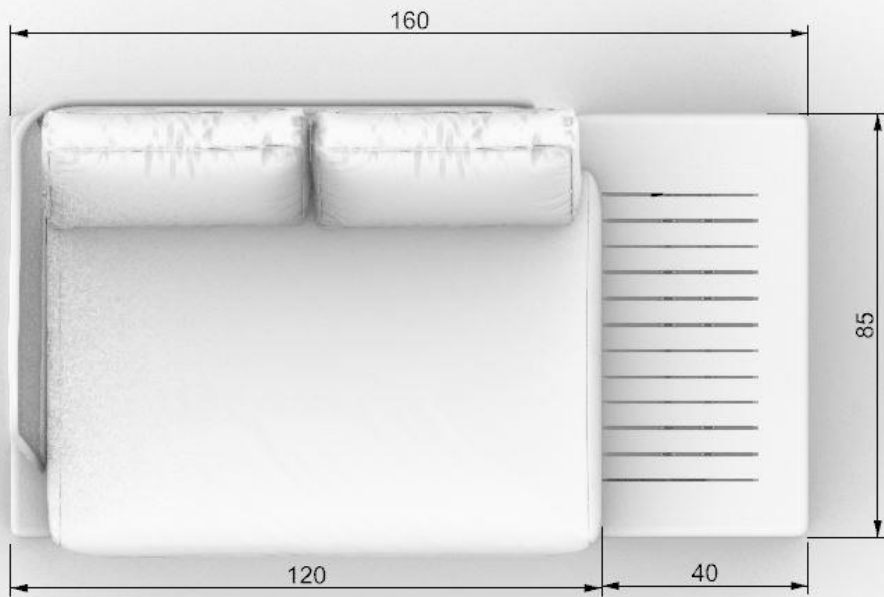

## SEPERATED SOFAS

the perfect outdoor furniture set for gathering around with friends and family.

Chair : 80\*75\*74 cm  
 Table: 100\*100 cm  
 Sofa 2 seats : 160\*85\*74 cm  
 Sofa 3 seats : 200\* 85\* 74 cm  
 Sofa 4 seats : 160\* 85\* 74 cm X 2 Units

## Size 160

## Size 200

# Size 235