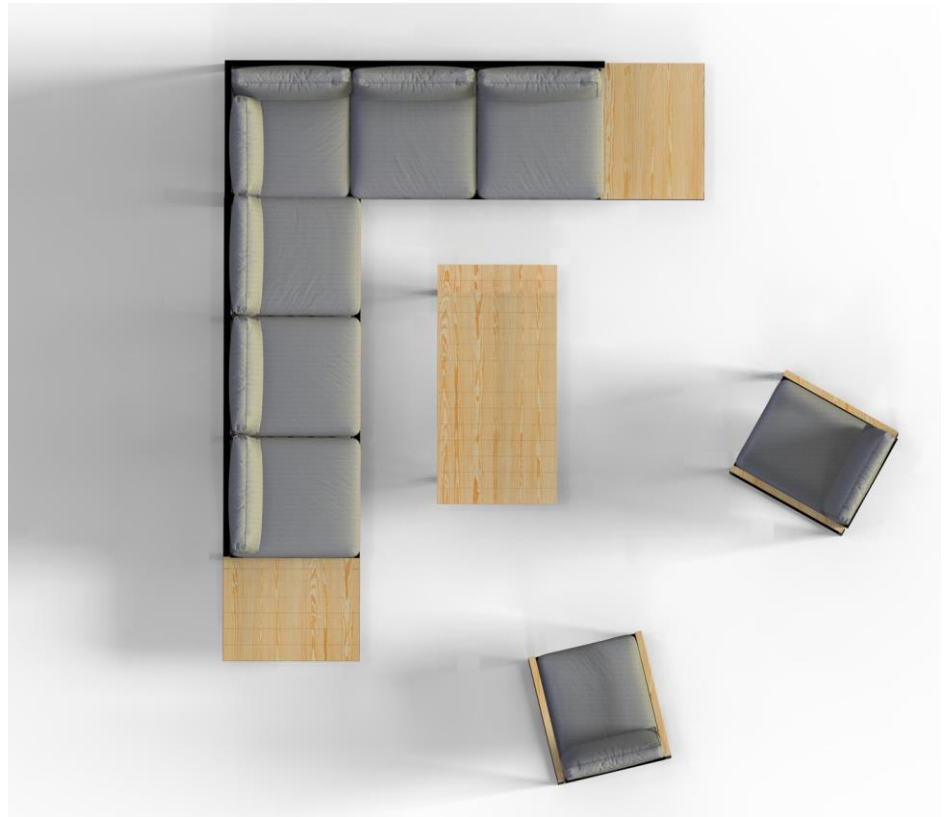

the perfect outdoor furniture set for gathering around with friends and family.

L-SHAPE SOFA:350×280
ARMCHAIR: 75*68
CENTER TABLE:70×140
Iron Metal Electrostatic
Wood pitchpine
Fabric Waterproof

TIRAN

MODEL

“Distinctive side tables featuring large metal base cuts. These tables serve a dual purpose as functional surfaces and stylish seating, providing versatility for your outdoor space.”

SET DIMENSIONS